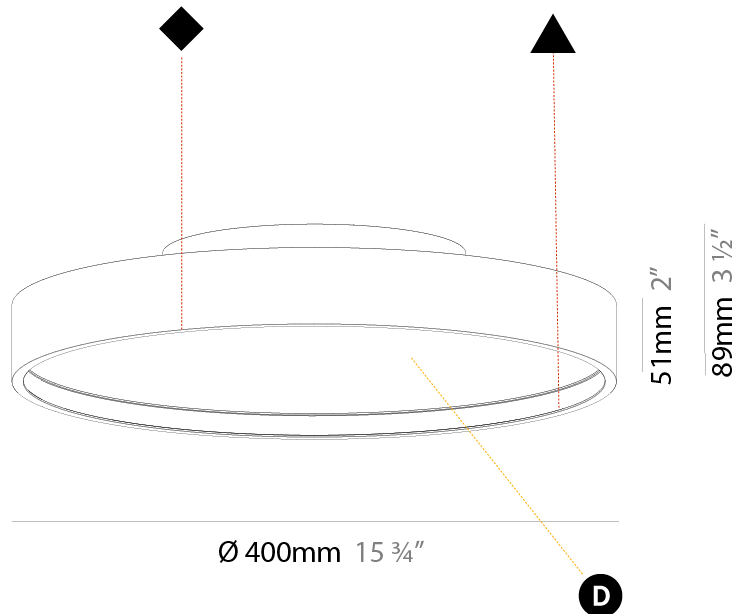

1. To build a product code in our configurator select the specify button on the base model # product page
2. To build a manual product code on this datasheet choose from the options listed below in blue font and add the suffix to the base model #

GENERAL

Series: Sign Diva
Subseries: Sign Diva Korona
Brand: Prolicht
Division: Architectural
Mounting Type: Surface
Mounting Location: Ceiling
Subcategory: Ambient

PHYSICAL

Shape: Round
Diameter (mm): 400
Diameter (in): 15 3/4
Height (mm): 89
Height (in): 3 1/2
Light Distribution: Direct
Weight (kg): 2.636
Weight (lbs): 5.811

Diffuser: [PMMA - Opal/Micro-Prism/Sparkling Secret/Vintage Industrial](#)
Fixture Finish: [SSR / BKV / CWI / CRY / HAB / UFT / ITA / RUA / FTG / MYG / LOD / PUS / FRO / FUP / KIA / POP / BLS / SPG / MEY / GOH / GUM / CHC / COM / ABZ / JAG / OBR / MOS / ROR](#)
Fixture Material: [Extruded Aluminum / Steel](#)

ELECTRICAL

Lamp Type: LED (Zhaga Standard)
Input Wattage (W): 19.8
Total Output Wattage (W): 16
Dimming: Tri-Mode (Non-Dimming and Phase Dimming (120Vac only) and 0-10V Dimming)
Driver Included: Yes
Driver Location: Integrated
Driver Type: Constant Current - Universal
Driver Class: Class 2
Input Voltage (V): 120 - 277
Constant Current (MA): 500

LED

Color Temperature (°K): 3000 / 3500 / 4000
Max. Delivered Lumen (lm): 2260 / 2293 / 2340
CRI: >90 CRI
Lamp Life (hrs): 50000

OPTICAL

RATINGS AND CERTIFICATIONS

Certified By: Certified for North American Standards
IP rating: IP20