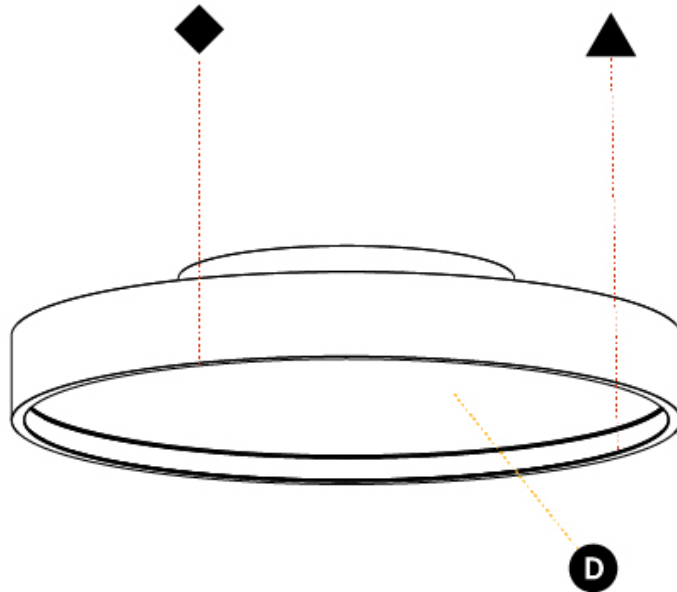

SIGN DIVA KORONA SURFACE

A3D101-

PROJECT _____

TYPE _____

SPECIFIER _____

QUANTITY _____

DATE _____