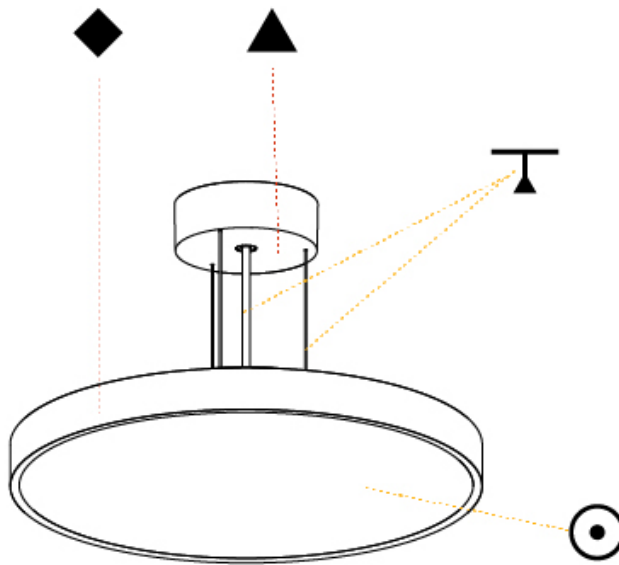

SIGN DIVA SUSPENSION

A300002-

PROJECT	_____
TYPE	_____
SPECIFIER	_____
QUANTITY	_____
DATE	_____

A