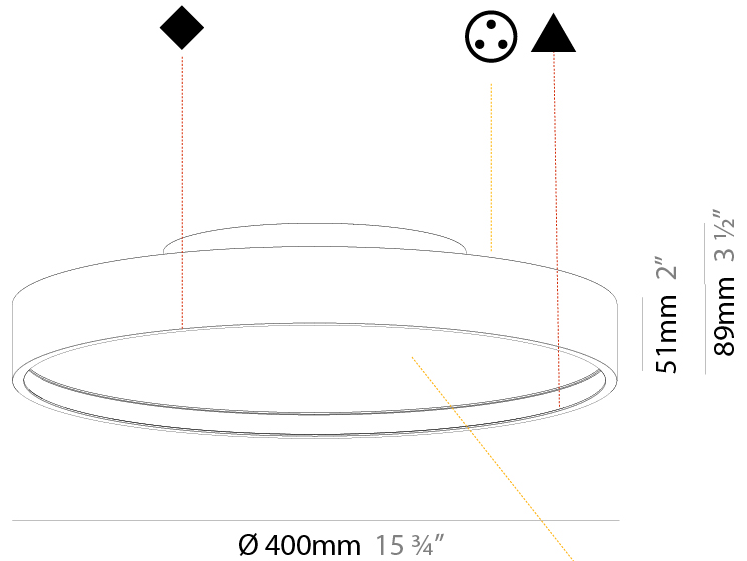

GENERAL

Series: Sign Diva
Subseries: Sign Diva Korona
Brand: Prolicht
Division: Architectural
Mounting Type: Surface
Mounting Location: Ceiling
Subcategory: Ambient

PHYSICAL

Shape: Round
Diameter (mm): 400
Diameter (in): 15 3/4
Height (mm): 89
Height (in): 3 1/2
Light Distribution: Direct / Indirect
Weight (kg): 3.113
Weight (lbs): 6.863
Diffuser: Direct - PMMA - Opal/Micro-Prism/Sparkling Secret/Vintage Industrial / Indirect - White/Yellow/Orange/Red/Blue/Green
Fixture Finish: SSR / BKV / CWI / CRY / HAB / UFT / ITA / RUA / FTG / MYG / LOD / PUS / FRO / FUP / KIA / POP / BLS / SPG / MEY / GOH / GUM / CHC / COM / ABZ / JAG / OBR / MOS / ROR
Fixture Material: Extruded Aluminum / Steel

ELECTRICAL

Lamp Type: LED (Zhaga Standard)
Input Wattage (W): 19.8
Total Output Wattage (W): 16
Dimming: Tri-Mode (Non-Dimming and Phase Dimming (120Vac only) and 0-10V Dimming)
Driver Included: Yes
Driver Location: Integrated
Driver Type: Constant Current - Universal
Driver Class: Class 2
Input Voltage (V): 120 - 277
Constant Current (MA): 500

LED

Color Temperature (°K): 3000 / 3500 / 4000
Max. Delivered Lumen (lm): 2280 / 2313 / 2360
CRI: >90 CRI
Lamp Life (hrs): 50000

OPTICAL

RATINGS AND CERTIFICATIONS

Certified By: Certified for North American Standards
IP rating: IP20

PROJECT
TYPE
SPECIFIER
QUANTITY
DATE