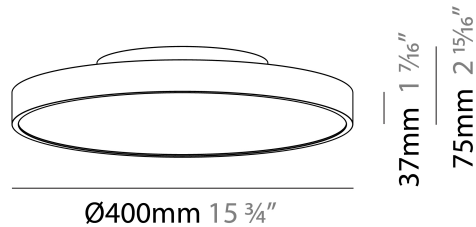

GENERAL

Series: Sign Diva
Subseries: Sign Diva
Brand: Prolicht
Division: Architectural
Mounting Type: Surface
Mounting Location: Ceiling
Subcategory: Ambient

PHYSICAL

Shape: Round
Diameter (mm): 400
Diameter (in): 15 ³/₄
Height (mm): 75
Height (in): 2 ¹⁵/₁₆
Light Distribution: Direct / Indirect
Weight (kg): 2.302
Weight (lbs): 5.075
Diffuser: Direct - PMMA - Opal/Micro-Prism/Sparkling Secret/Vintage Industrial with Shine Ring / Indirect - White/Yellow/Orange/Red/Blue/Green
Fixture Finish: SSR / BKV / CWI / CRY / HAB / UFT / ITA / RUA / FTG / MYG / LOD / PUS / FRO / FUP / KIA / POP / BLS / SPG / MEY / GOH / GUM / CHC / COM / ABZ / JAG / OBR / MOS / ROR
Fixture Material: Extruded Aluminum / Steel

ELECTRICAL

Lamp Type: LED (Zhaga Standard)
Input Wattage (W): 19.8
Total Output Wattage (W): 16
Dimming: Tri-Mode (Non-Dimming and Phase Dimming (120Vac only) and 0-10V Dimming)
Driver Included: Yes
Driver Location: Integrated
Driver Type: Constant Current - Universal
Driver Class: Class 2
Input Voltage (V): 120 - 277
Constant Current (MA): 500

LED

Color Temperature (°K): 3000 / 3500 / 4000
Max. Delivered Lumen (lm): 2280 / 2313 / 2360
CRI: >90 CRI
Lamp Life (hrs): 50000

OPTICAL

RATINGS AND CERTIFICATIONS

Certified By: Certified for North American Standards
IP rating: IP20