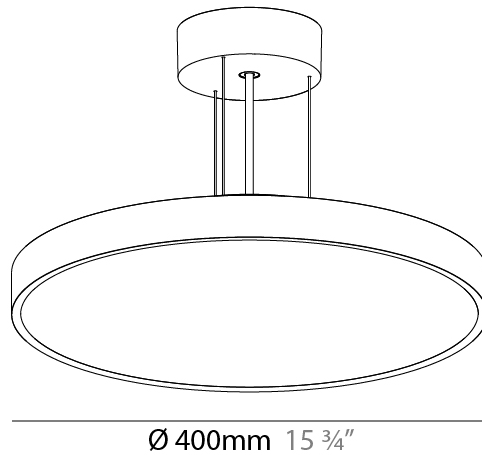

GENERAL

Series: Sign Diva
Subseries: Sign Diva Korona
Brand: Prolicht
Division: Architectural
Mounting Type: Suspension
Mounting Location: Ceiling
Subcategory: Pendant

PHYSICAL

Shape: Round
Diameter (mm): 400
Diameter (in): 15 3/4
Height (mm): 86
Height (in): 3 3/8
Light Distribution: Direct / Indirect
Weight (kg): 3.728
Weight (lbs): 8.22
Diffuser: PMMA - Opal / Micro-Prism / Sparkling Secret / Vintage Industrial
Fixture Finish: SSR / BKV / CWI / CRY / HAB / UFT / ITA / RUA / FTG / MYG / LOD / PUS / FRO / FUP / KIA / POP / BLS / SPG / MEY / GOH / GUM / CHC / COM / ABZ / JAG / OBR / MOS / ROR
Fixture Material: Extruded Aluminum / Steel
Cable Details: 2,000mm/78 3/4" or 6,000mm/236 1/4" Transparent Cable

ELECTRICAL

Lamp Type: LED (Zhaga Standard)
Input Wattage (W): 31.1
Total Output Wattage (W): 18 / 13
Dimming: Tri-Mode (Non-Dimming and Phase Dimming (120Vac only) and 0-10V Dimming)
Driver Included: Yes
Driver Location: Integrated
Driver Type: Constant Current - Universal
Driver Class: Class 2
Input Voltage (V): 120 - 277
Constant Current (MA): 500 / 350

LED

Color Temperature (°K): 2700 / 3000 / 3500 / 4000
Max. Delivered Lumen (lm): 3049 / 2651 / 2681 / 2736
Nominal Lumen (lm): 4182 / 4142 / 4189 / 4275
CRI: >90 CRI
Lamp Life (hrs): 50000

OPTICAL

RATINGS AND CERTIFICATIONS

Certified By: Certified for North American Standards
IP rating: IP20

51mm 2"
86mm 3 3/8"   2000-6000mm max.