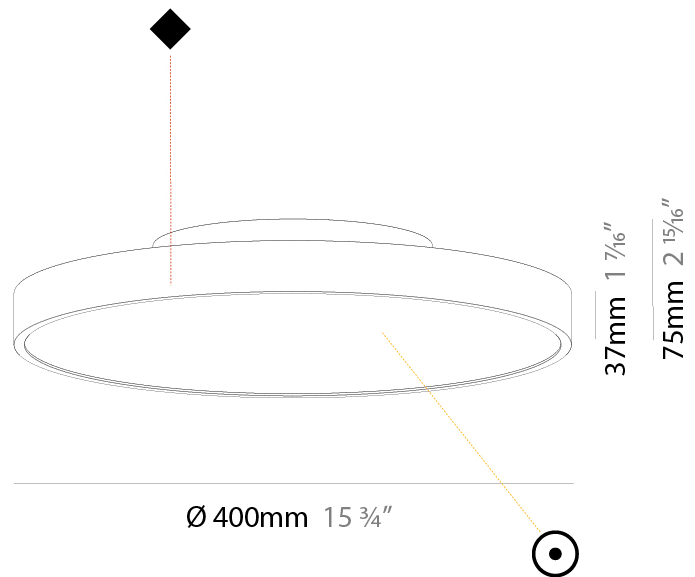

GENERAL

Series: Sign Diva
Subseries: Sign Diva
Brand: Prolicht
Division: Architectural
Mounting Type: Surface
Mounting Location: Ceiling
Subcategory: Ambient

PHYSICAL

Shape: Round
Diameter (mm): 400
Diameter (in): 15 3/4
Height (mm): 75
Height (in): 2 15/16
Light Distribution: Direct
Weight (kg): 2.306
Weight (lbs): 5.084
Diffuser: PMMA - Opal/Micro-Prism/Sparkling Secret/Vintage Industrial with Shine Ring
Fixture Finish: SSR / BKV / CWI / CRY / HAB / UFT / ITA / RUA / FTG / MYG / LOD / PUS / FRO / FUP / KIA / POP / BLS / SPG / MEY / GOH / GUM / CHC / COM / ABZ / JAG / OBR / MOS / ROR
Fixture Material: Extruded Aluminum / Steel

ELECTRICAL

Lamp Type: LED (Zhaga Standard)
Input Wattage (W): 19.8
Total Output Wattage (W): 16
Dimming: Tri-Mode (Non-Dimming and Phase Dimming (120Vac only) and 0-10V Dimming)
Driver Included: Yes
Driver Location: Integrated
Driver Type: Constant Current - Universal
Driver Class: Class 2
Input Voltage (V): 120 - 277
Constant Current (MA): 500

LED

Color Temperature (°K): 3000 / 3500 / 4000
Max. Delivered Lumen (lm): 2260 / 2293 / 2340
CRI: >90 CRI
Lamp Life (hrs): 50000

OPTICAL

RATINGS AND CERTIFICATIONS

Certified By: Certified for North American Standards
IP rating: IP20