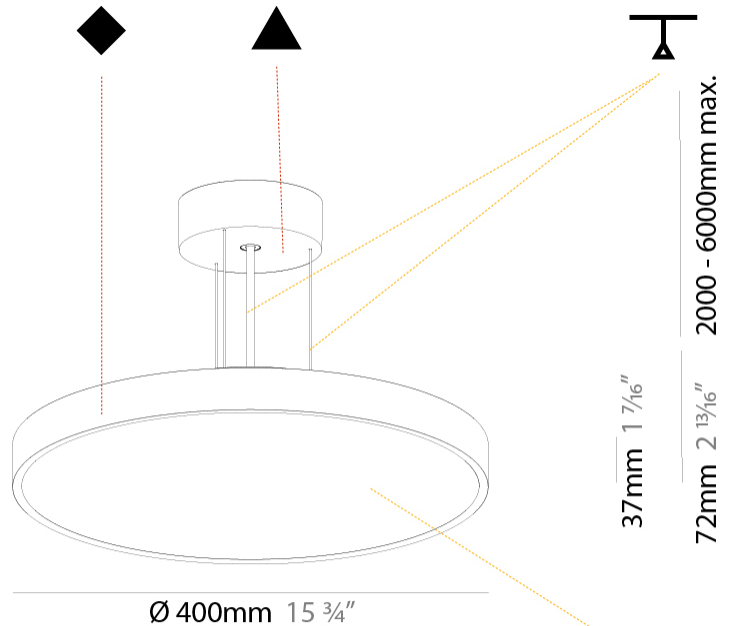

GENERAL

Series: Sign Diva
Subseries: Sign Diva
Brand: Prolicht
Division: Architectural
Mounting Type: Suspension
Mounting Location: Ceiling
Subcategory: Pendant

PHYSICAL

Shape: Round
Diameter (mm): 400
Diameter (in): 15 3/4
Height (mm): 72
Height (in): 2 13/16
Max. Overall Height (mm): 2072
Max. Overall Height (in): 81 9/16
Light Distribution: Direct
Weight (kg): 2.972
Weight (lbs): 6.55

Diffuser: PMMA - Opal / Micro-Prism / Sparkling Secret / Vintage Industrial with Shine Ring
Fixture Finish: SSR / BKV / CWI / CRY / HAB / UFT / ITA / RUA / FTG / MYG / LOD / PUS / FRO / FUP / KIA / POP / BLS / SPG / MEY / GOH / GUM / CHC / COM / ABZ / JAG / OBR / MOS / ROR
Fixture Material: Extruded Aluminum / Steel
Cable Details: 2000mm or 6000mm Transparent Cable

ELECTRICAL

Lamp Type: LED (Zhaga Standard)
Input Wattage (W): 19.8
Total Output Wattage (W): 16
Dimming: Tri-Mode (Non-Dimming and Phase Dimming (120Vac only) and 0-10V Dimming)
Driver Included: Yes
Driver Location: Integrated
Driver Type: Constant Current - Universal
Driver Class: Class 2
Input Voltage (V): 120 - 277
Constant Current (MA): 500

LED

Color Temperature (°K): 2700 / 3000 / 3500 / 4000
Max. Delivered Lumen (lm): 1160 / 1733 / 1741 / 1776
CRI: >90 CRI
Lamp Life (hrs): 50000

OPTICAL

RATINGS AND CERTIFICATIONS

Certified By: Certified for North American Standards
IP rating: IP20