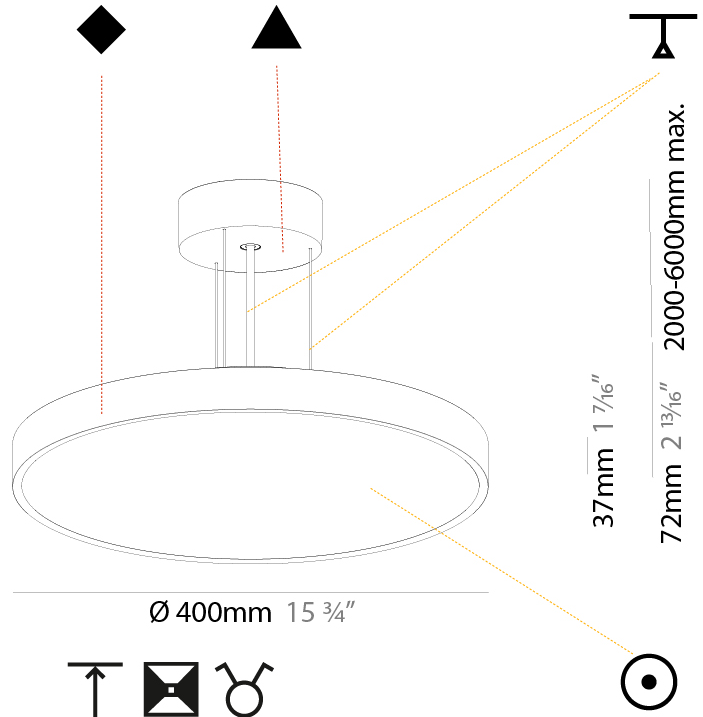

GENERAL

Series: Sign Diva
Subseries: Sign Diva
Brand: Prolicht
Division: Architectural
Mounting Type: Suspension
Mounting Location: Ceiling
Subcategory: Pendant

PHYSICAL

Shape: Round
Diameter (mm): 400
Diameter (in): 15 3/4
Height (mm): 72
Height (in): 2 13/16
Max. Overall Height (mm): 2072
Max. Overall Height (in): 81 9/16
Light Distribution: Direct / Indirect
Weight (kg): 3.398
Weight (lbs): 7.49
Diffuser: PMMA - Opal / Micro-Prism / Sparkling Secret / Vintage Industrial with Shine Ring
Fixture Finish: SSR / BKV / CWI / CRY / HAB / UFT / ITA / RUA / FTG / MYG / LOD / PUS / FRO / FUP / KIA / POP / BLS / SPG / MEY / GOH / GUM / CHC / COM / ABZ / JAG / OBR / MOS / ROR
Fixture Material: Extruded Aluminum / Steel
Cable Details: 2000mm or 6000mm Transparent Cable

ELECTRICAL

Lamp Type: LED (Zhaga Standard)
Input Wattage (W): 34.1
Total Output Wattage (W): 16 / 12
Dimming: Tri-Mode (Non-Dimming and Phase Dimming (120Vac only) and 0-10V Dimming)
Driver Included: Yes
Driver Location: Integrated
Driver Type: Constant Current - Universal
Driver Class: Class 2
Input Voltage (V): 120 - 277
Constant Current (MA): 500

LED

Color Temperature (°K): 2700 / 3000 / 3500 / 4000
Max. Delivered Lumen (lm): 2676 / 2651 / 2681 / 2736
CRI: >90 CRI
Lamp Life (hrs): 50000

OPTICAL

RATINGS AND CERTIFICATIONS

Certified By: Certified for North American Standards
IP rating: IP20

A