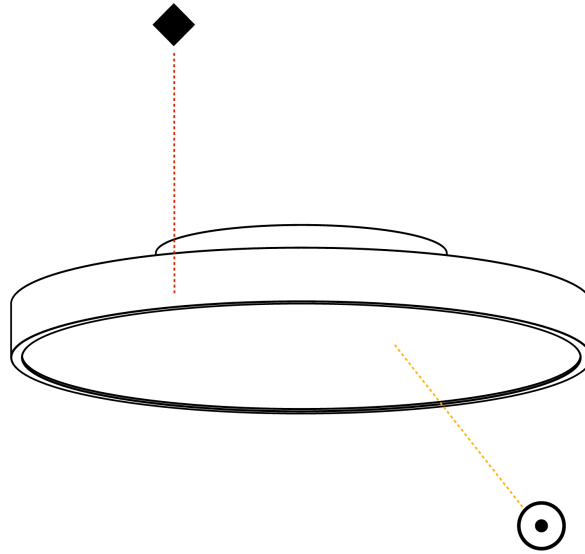

A3D086-

PROJECT	_____
TYPE	_____
SPECIFIER	_____
QUANTITY	_____
DATE	_____